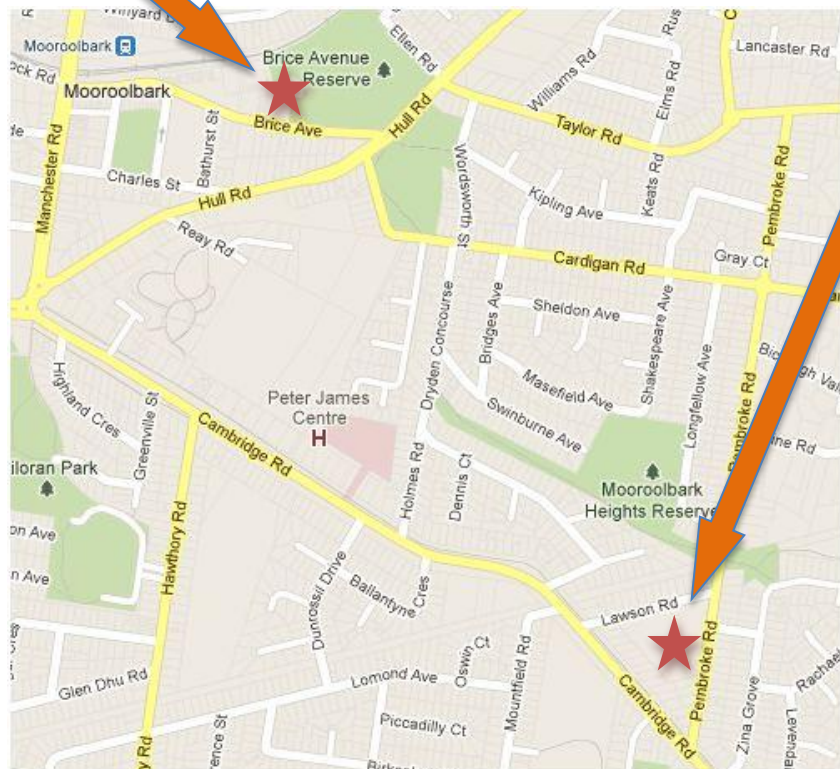

Mooroolbark Community Centre
125 Brice Ave
Mooroolbark

Sunday, 9:30am arrive, for 10am start

Lunch will be provided for conference participants.

Pembroke Primary School,
Lawson Road
Mooroolbark
Melway 46 J2

2016 Annual Victorian Regional Conference Weekend

Schedule

Saturday 15th October 2016: (Mooroolbark Community Centre, Brice Avenue, Mooroolbark)

9.00am	Hall open and setup. Tea/coffee from 9.30.
10.00 - 10.30	Introductory worship (coord. by Randall Bouchier)
10.30 - 11:20	Session 1: Al Kurzawa Session title: "Does this dress make me look fat?" "The wedding dress of the bride of Christ"
11:20 - 11:30	Morning Tea Break (10 mins)
11:30 - 12.20pm	Session 2: Matt and Carissa Sianidis
12:20 - 1:00	Lunch (provided) (40mins)
1.10 - 2.00	Session 3: Matt Gudze
2.00 - 3.00	Worship team setup/rehearsal time
3.00 - 5.00	Worship Service Sermon & Communion: John McLean
6.00 - 8.30	Dinner (provided) & fellowship evening
8.30 - 9.00	Packup

**Pembroke Primary School,
Cnr Pembroke Road and Lawson Road, Mooroolbark**

Enter car park from Lawson Road.

**Car
park**

Pembroke Rd

Pembroke Rd

Pembroke Rd

Cambridge Rd

Cambridge Rd